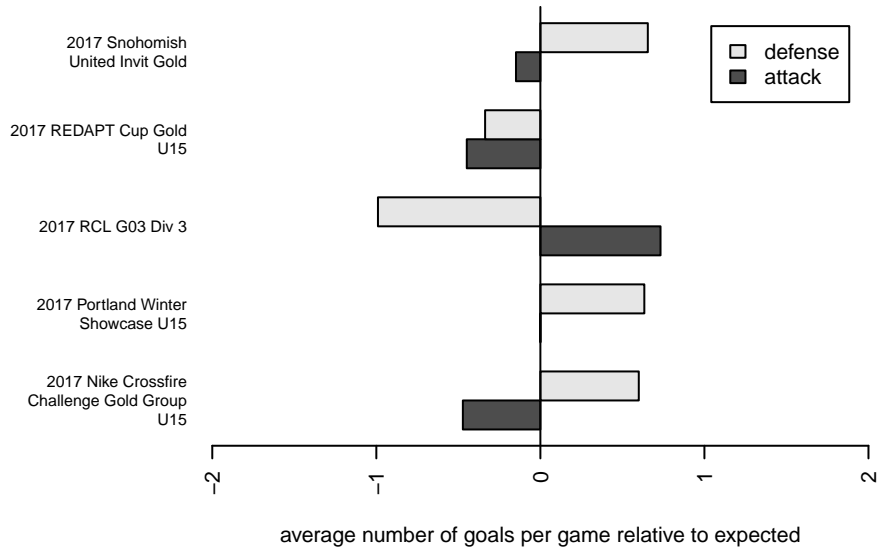

Crossfire Premier A G03

Crossfire Premier
 Redmond, WA
 G03 total strength=1431
 attack=8.1 defense=9.77
 fall league = RCL G03 Div 3

alt names used:
 Crossfire Premier G03 A
 CROSSFIRE PREMIER G03 A (WA)
 CROSSFIRE PREMIER G03-A
 CROSSFIRE PREMIER G03-A (WA)
 Crossfire Premier G03

Venues played:
 2017 Snohomish United Invit Gold
 2017 Nike Crossfire Challenge Gold Group U15
 2017 REDAPT Cup Gold U15
 2017 RCL G03 Div 3
 2017 Portland Winter Showcase U15

Crossfire Premier A G03
 Dots are actual minus expected GF (blue circles) and GA (red triangles).
 Blue line is smoothed change in attack strength. Red is smoothed change in defense strength.

**attack and defense variance (black dot)
relative to other teams
and top 10 in region**

**attack and defense rating
relative to others at age
and all opponents in last 13 months**

Performance relative to 13 month average