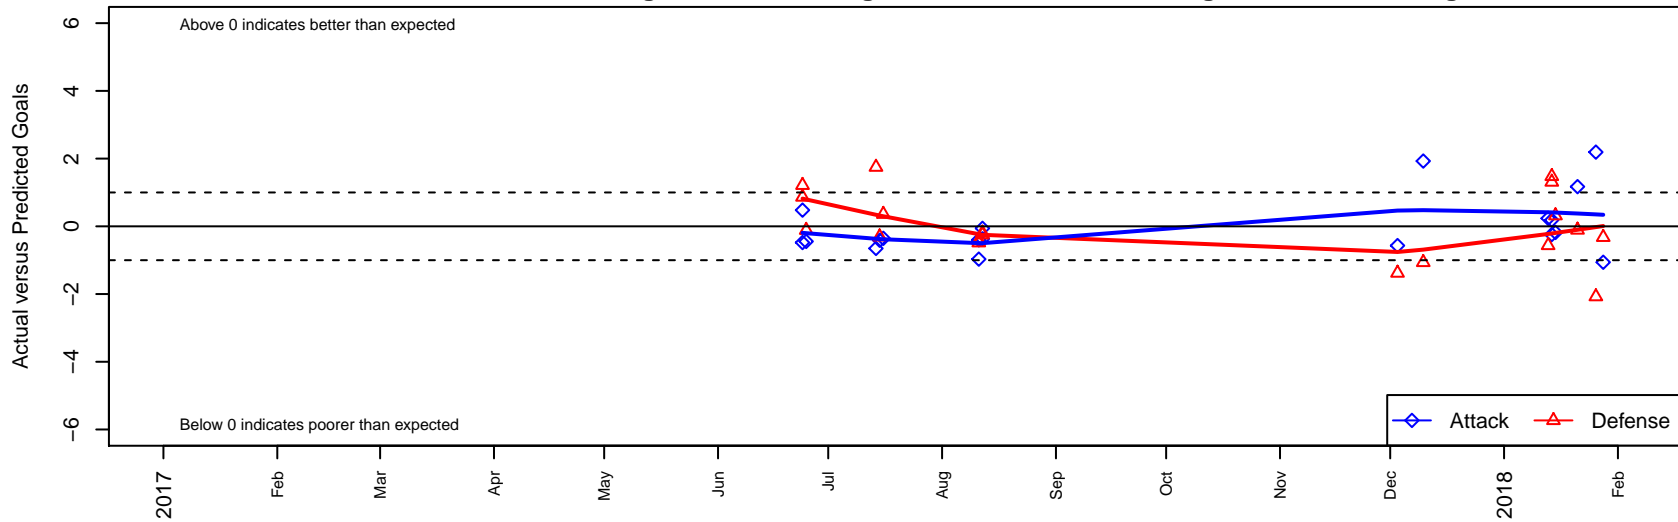

Crossfire Premier A G03

Crossfire Premier
 Redmond, WA
 G03 total strength=1431
 attack=8.1 defense=9.77
 fall league = RCL G03 Div 3

alt names used:
 Crossfire Premier G03 A
 CROSSFIRE PREMIER G03 A (WA)
 CROSSFIRE PREMIER G03-A
 CROSSFIRE PREMIER G03-A (WA)
 Crossfire Premier G03

Venues played:
 2017 Snohomish United Invit Gold
 2017 Nike Crossfire Challenge Gold Group U15
 2017 REDAPT Cup Gold U15
 2017 RCL G03 Div 3
 2017 Portland Winter Showcase U15

Crossfire Premier A G03
 Dots are actual minus expected GF (blue circles) and GA (red triangles).
 Blue line is smoothed change in attack strength. Red is smoothed change in defense strength.

**attack and defense variance (black dot)
relative to other teams
and top 10 in region**

**attack and defense rating
relative to others at age
and all opponents in last 13 months**

Performance relative to 13 month average