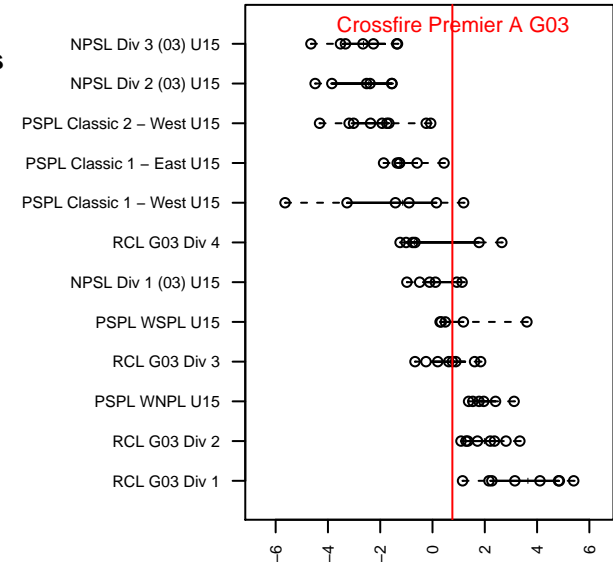

Crossfire Premier A G03

Crossfire Premier
 Redmond, WA
 G03 total strength=1431
 attack=8.1 defense=9.77
 fall league = RCL G03 Div 3

alt names used:
 Crossfire Premier G03 A
 CROSSFIRE PREMIER G03 A (WA)
 CROSSFIRE PREMIER G03-A
 CROSSFIRE PREMIER G03-A (WA)
 Crossfire Premier G03

Venues played:
 2017 Snohomish United Invit Gold
 2017 Nike Crossfire Challenge Gold Group U15
 2017 REDAPT Cup Gold U15
 2017 RCL G03 Div 3
 2017 Portland Winter Showcase U15

Crossfire Premier A G03
 Dots are actual minus expected GF (blue circles) and GA (red triangles).
 Blue line is smoothed change in attack strength. Red is smoothed change in defense strength.

**attack and defense variance (black dot)
relative to other teams
and top 10 in region**

**attack and defense rating
relative to others at age
and all opponents in last 13 months**

Performance relative to 13 month average