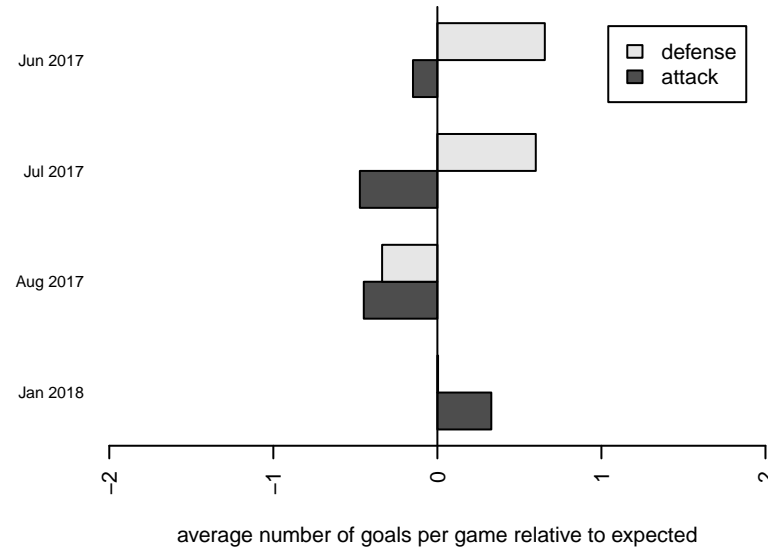

Performance relative to 13 month average